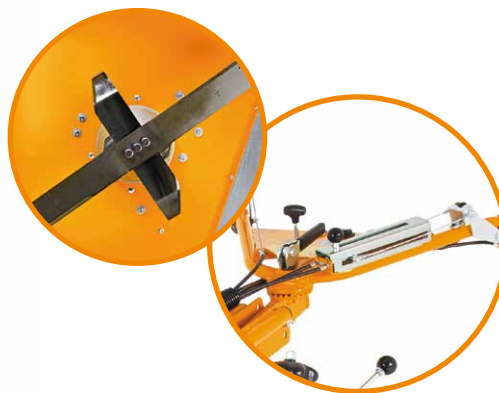

AS 73 4T B&S

AS MOTOR

73 cm	max. 150 cm	50 – 100 mm	B&S 4-stroke Series 3 INTEK, 344 ccm	7,6 kW (10,3 hp) 3.300 min ¹	9,7 kW (13,0 hp) 3.600 min ¹	2 WD 	→ 1,6 – 5,1 km/h < 2,4 km/h	3.700 m ² /h	135 kg